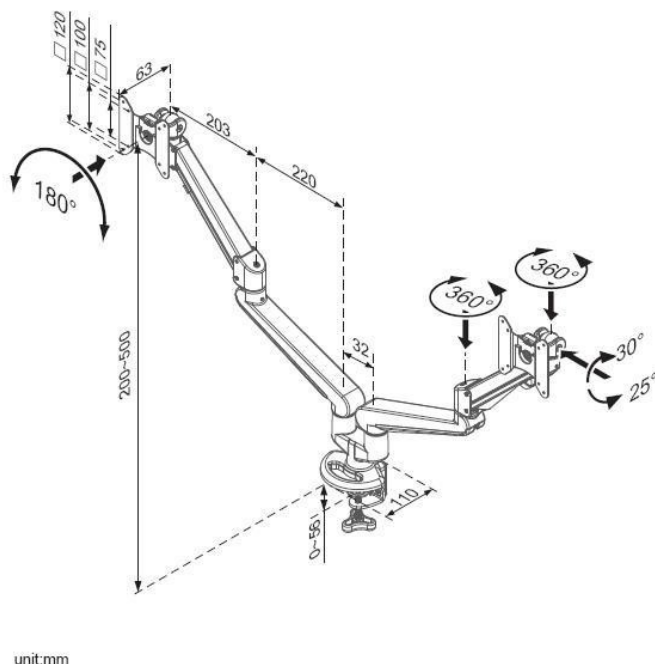

Ascend Dual Gas Arm with Through-desk Fixing

Product Specification

Product code	CMS2091C-ED & CMS2375 - SILVER
*Weight capacity	From 3 - 8 kg per arm
**Maximum Screen Size	36"
Height adjustment range	200mm – 500mm from desktop
Max forward extension	486mm
VESA	75mm & 100mm VESA compliant
Movement	Height adjustment, tilt, swivel, rotation and reach

*Capacity may be reduced if monitor size is greater than 26" or depth is greater than 5.5cm

**Subject to weight being within range & VESA 75 x 75mm or 100 x 100mm, please refer to our measurements / line drawings and check with screen manufacturers measurements including bezel

Additional Information

Through desk for desktop up to 36mm

Integral cable management

2 screen gas assisted height adjustment

Lockable quick release VESA function

180° anti rotation feature

Over 90% of the aluminium alloy content is recycled